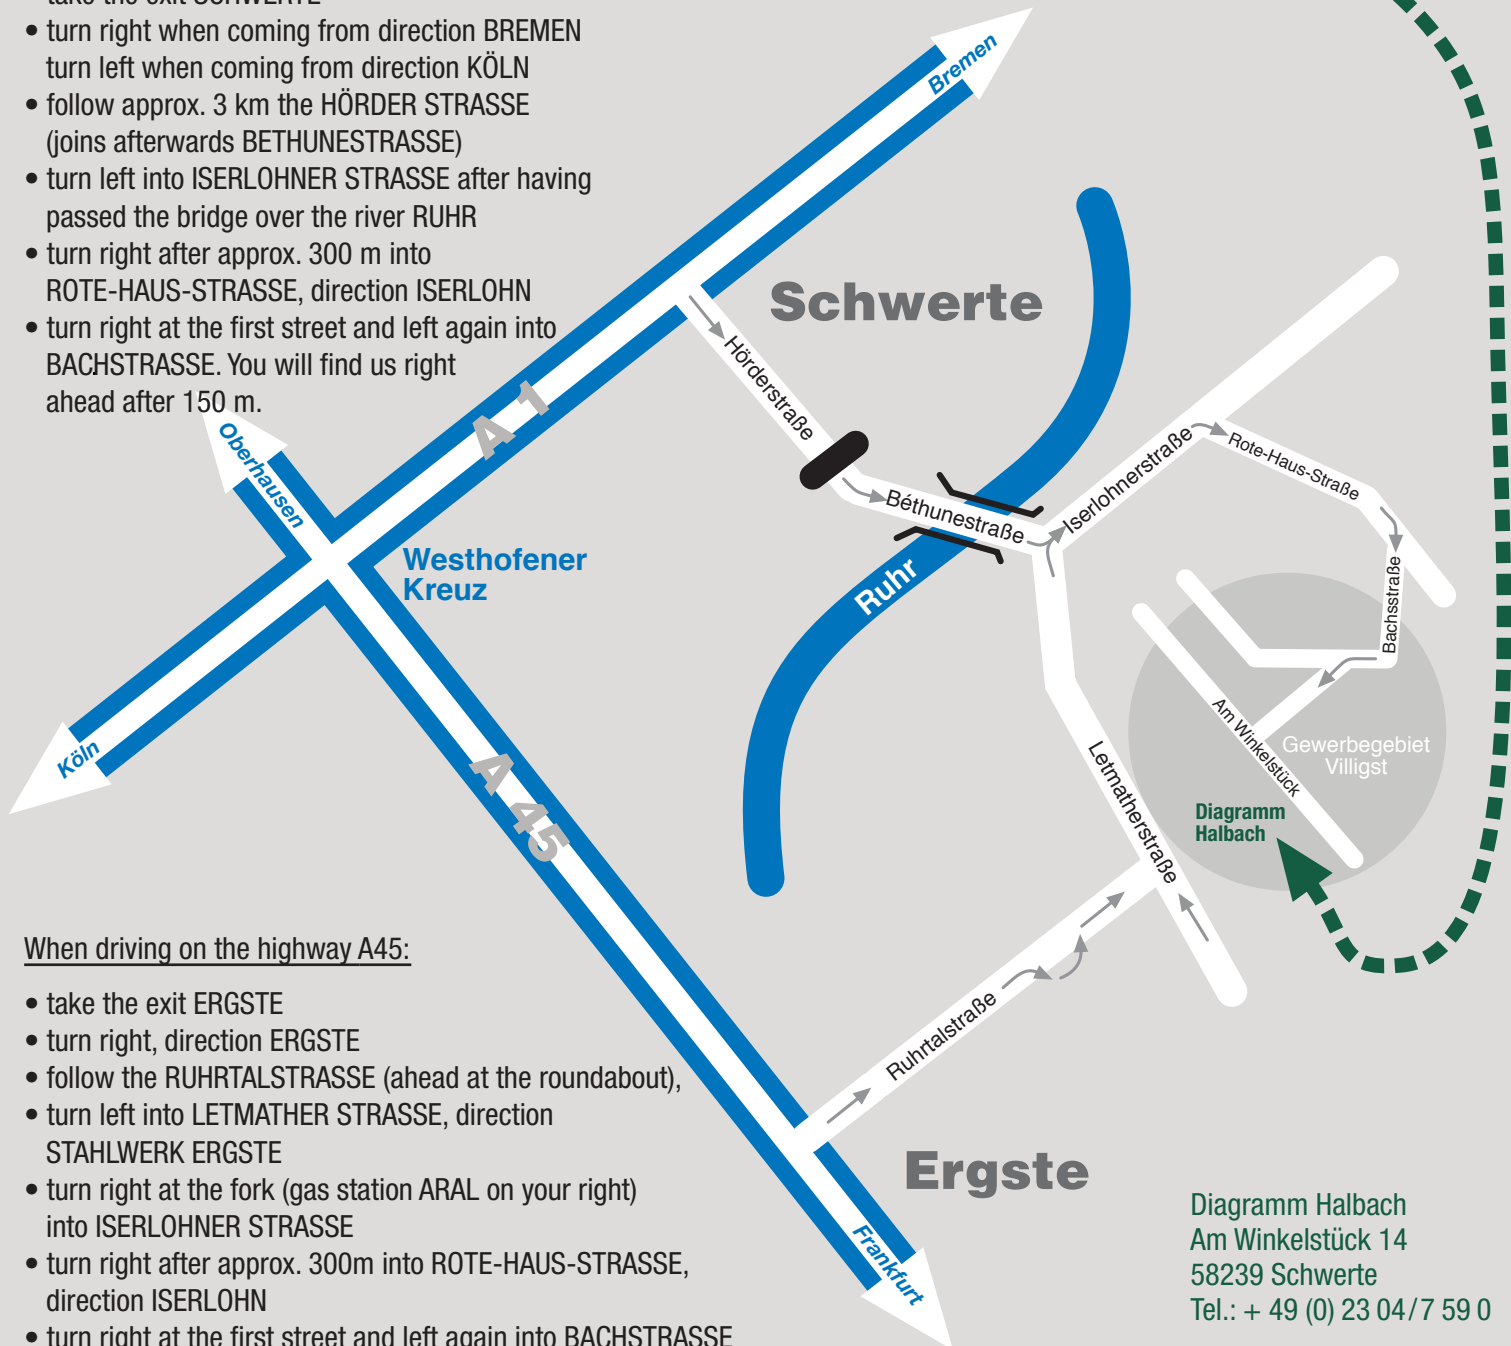

# Diagramm Halbbach

## When driving on the highway A1:

- take the exit SCHWERTE
- turn right when coming from direction BREMEN  
turn left when coming from direction KÖLN
- follow approx. 3 km the HÖRDER STRASSE  
(joins afterwards BETHUNESTRASSE)
- turn left into ISERLOHNER STRASSE after having  
passed the bridge over the river RUHR
- turn right after approx. 300 m into  
ROTE-HAUS-STRASSE, direction ISERLOHN
- turn right at the first street and left again into  
BACHSTRASSE. You will find us right  
ahead after 150 m.

## When driving on the highway A45:

- take the exit ERGSTE
- turn right, direction ERGSTE
- follow the RUHRTALSTRASSE (ahead at the roundabout),
- turn left into LETMATHER STRASSE, direction  
STAHLWERK ERGSTE
- turn right at the fork (gas station ARAL on your right)  
into ISERLOHNER STRASSE
- turn right after approx. 300m into ROTE-HAUS-STRASSE,  
direction ISERLOHN
- turn right at the first street and left again into BACHSTRASSE  
You will find us right ahead after 150 m.