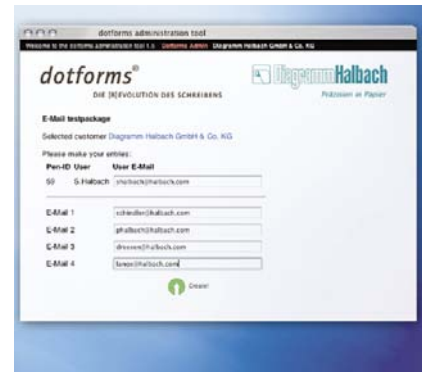

You can log in at the web portal of Diagramm Halbach and provide your personal email address. Then all mails that you send with the test package contain your address as sender. Just define the four most frequent recipients for the email boxes. If you write with your test package, then these four address boxes are allocated to your chosen addressees; they receive a mail with the text body. For other emails you simply use the paper keyboard.

You are free to send the data via docking station and computer or via Bluetooth with your mobile phone.

Therefore: you define the scope of your test package. The configuration can be changed all the time, which enables you to define different standard recipients and the technology can thus be adjusted for individual demonstrations.

Diagramm Halbach is a full-feature service provider for digital pen applications on the basis of the Anoto functionality.

We supply the complete system with all components and can implement it for your environment.